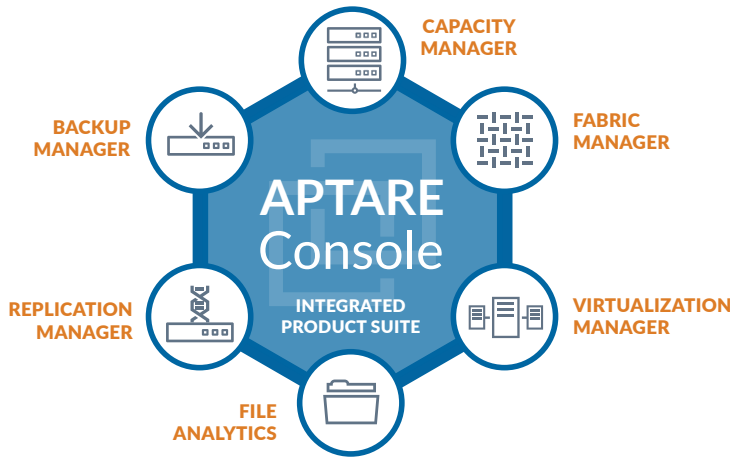

# IT Analytics: Illuminate Entire Data Centers

**APTARE Console is the industry's only** vendor-independent IT analytics platform. Its single-pane-of-glass view provides deep analytics and interconnected insights across the critical components of your IT world, whether on-premises or in the cloud. Simply enable products within the unified platform—as you need them.

APTARE provides a software development kit for users to quickly create data connectors for storage and backup systems that are not listed in this brochure. For more information, please contact an APTARE sales representative for assistance.

## The New Enterprise Data Center is Everywhere

On premises, private and public clouds. Gain control over your data wherever it resides, with actionable intelligence through a single-pane-of-glass. #knowITnow with high-definition IT analytics from APTARE.