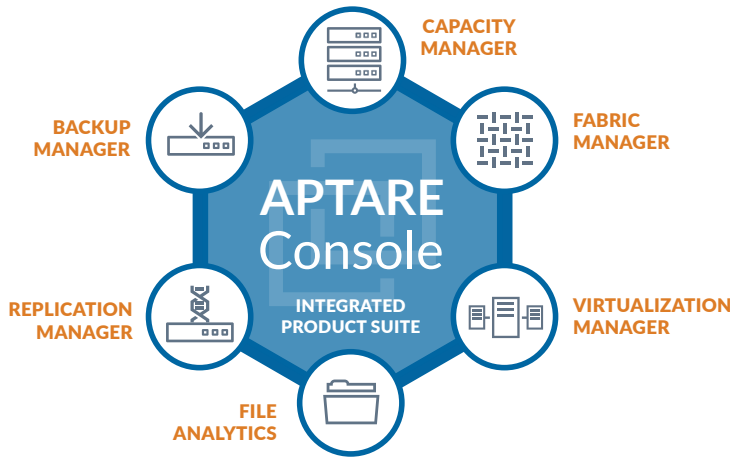

IT Analytics for Hybrid Cloud

APTARE Console is the industry's only vendor-independent IT analytics platform. Its single-pane-of-glass view provides deep analytics and interconnected insights across the critical components of your IT world, whether on-premises or in the cloud. Simply enable products within the unified platform—as you need them.

APTARE provides a software development kit for users to quickly create data connectors for storage and backup systems that are not listed in this brochure. For more information, please contact an APTARE sales representative for assistance.

The New Enterprise Data Center is Everywhere

On premises, private and public clouds. Gain control over your data wherever it resides, with actionable intelligence through a single-pane-of-glass. #knowITnow with high-definition IT analytics from APTARE.