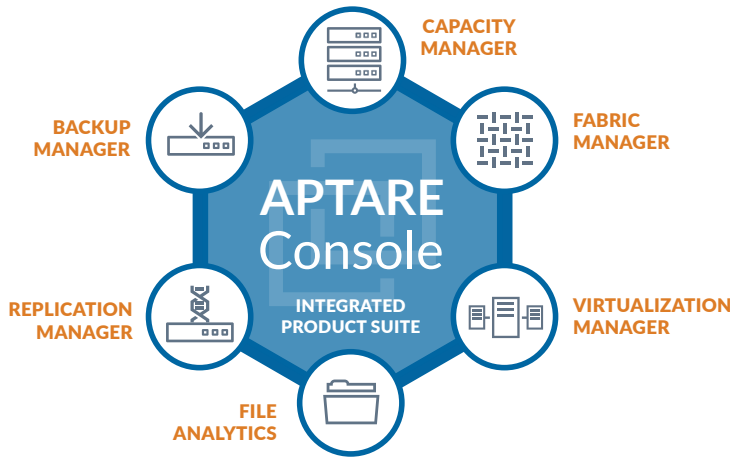

IT Analytics for the Hybrid Cloud

APTARE Console is the industry's only vendor-independent IT analytics platform. Its single-pane-of-glass view provides deep analytics and interconnected insights across the critical components of your IT world, whether on-premises or in the cloud. Simply enable products within the unified platform—as you need them.

APTARE provides a software development kit for users to quickly create data connectors for storage and backup systems that are not listed in this brochure. For more information, please contact an APTARE sales representative for assistance.

The New Enterprise Data Center is Everywhere

On premises, private and public clouds. Gain control over your data wherever it resides, with actionable intelligence through a single-pane-of-glass. #knowITnow with high-definition IT analytics from APTARE.